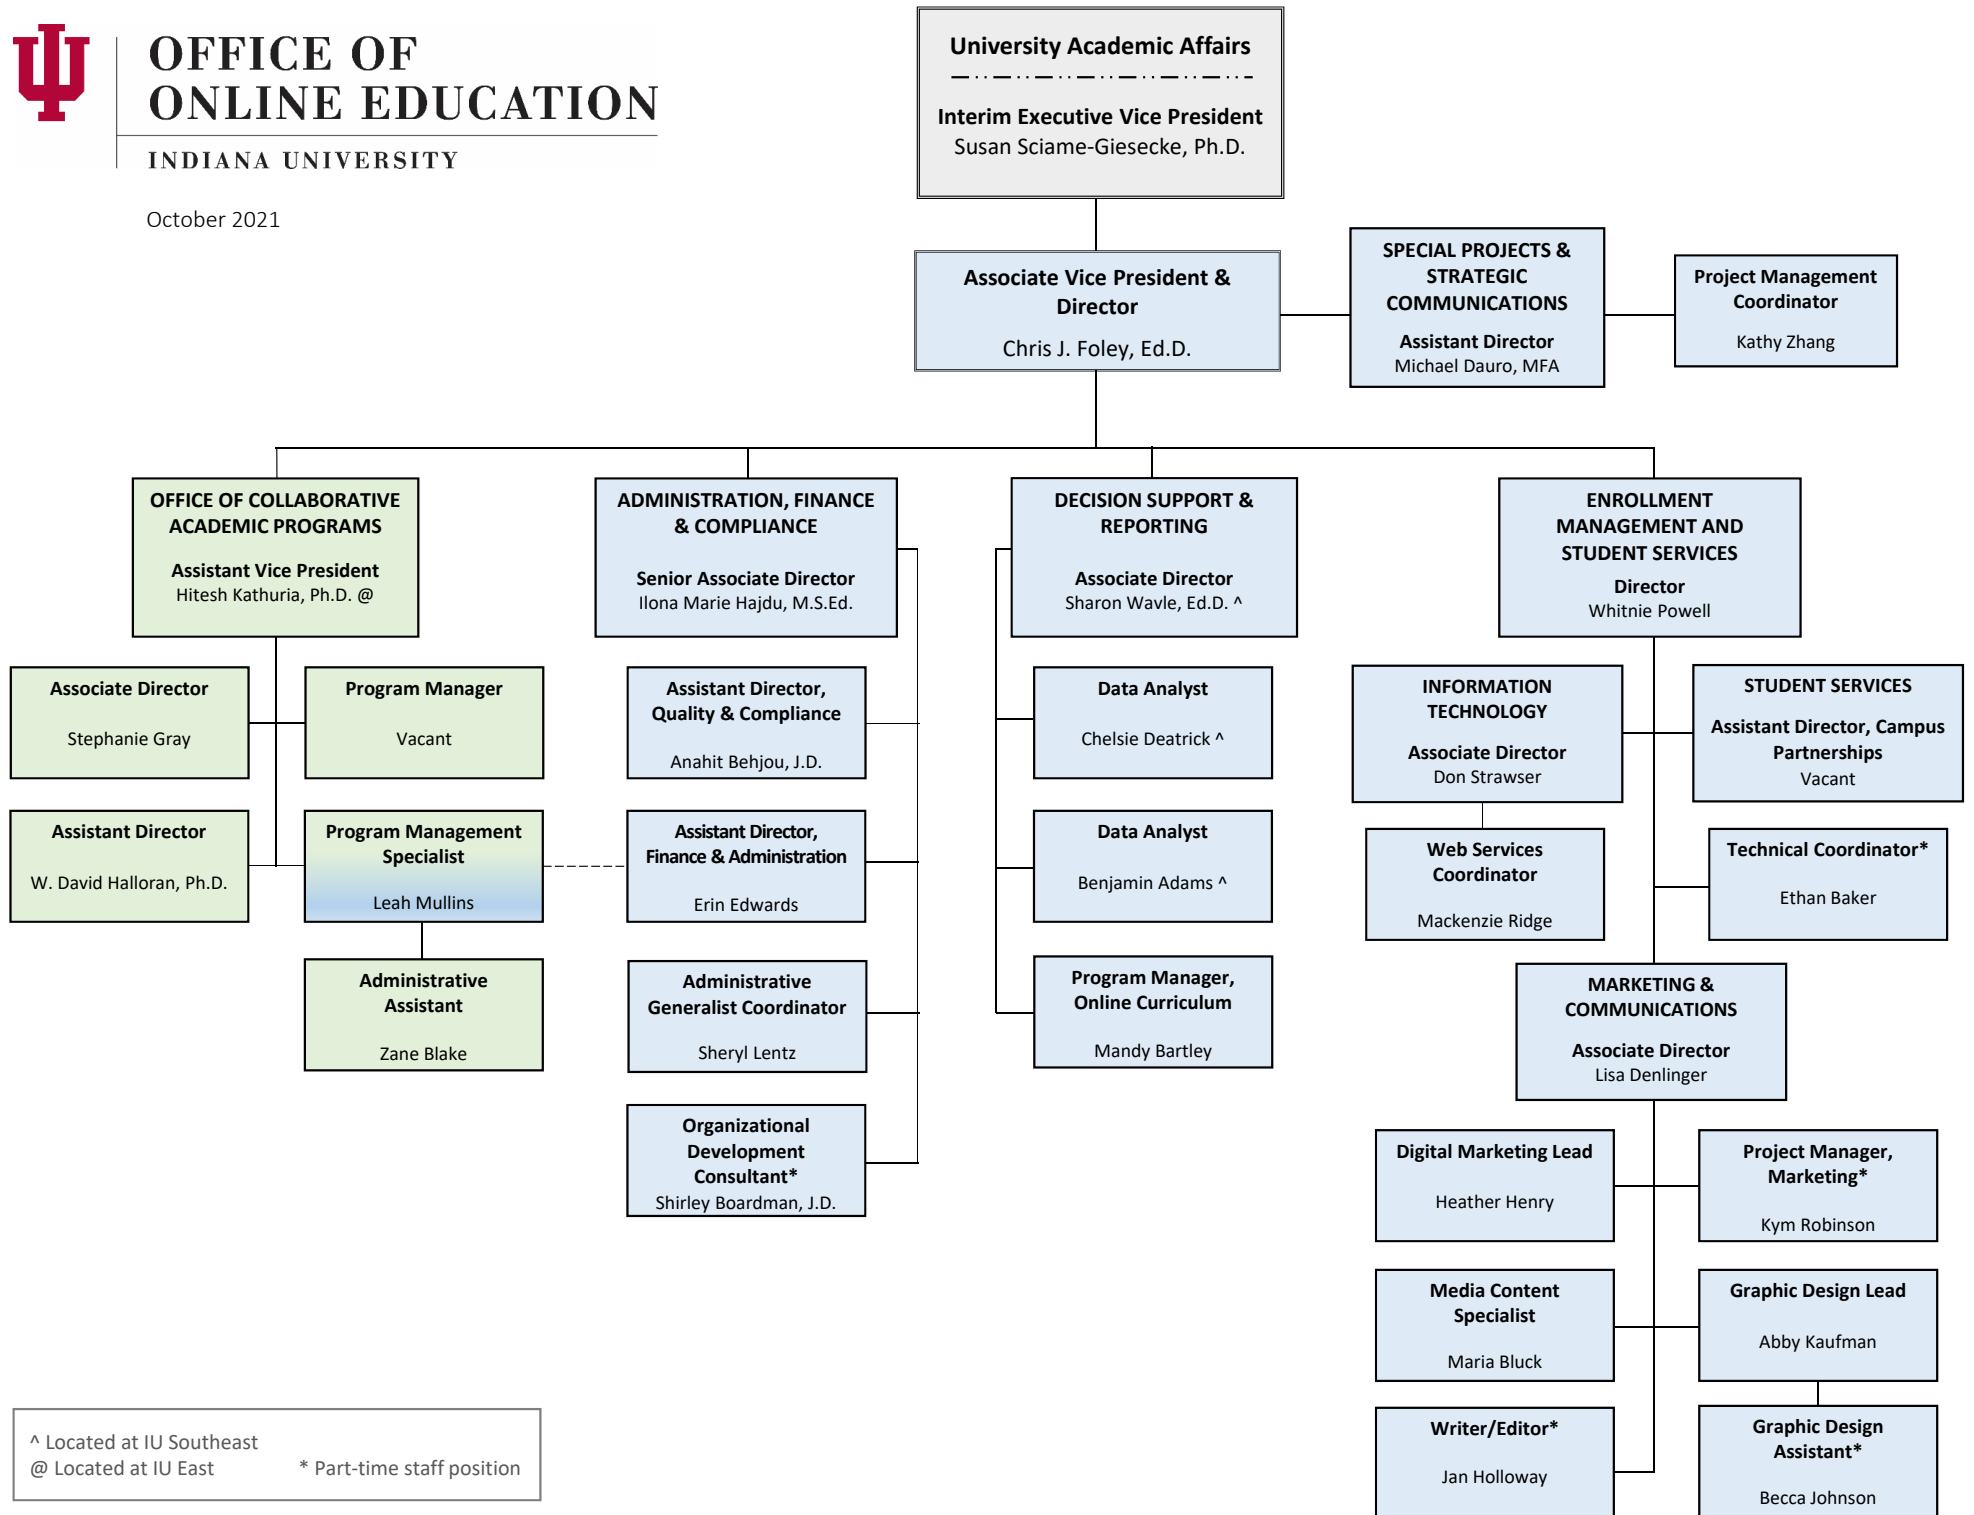

OFFICE OF ONLINE EDUCATION

INDIANA UNIVERSITY

October 2021

^ Located at IU Southeast

@ Located at IU East

* Part-time staff position